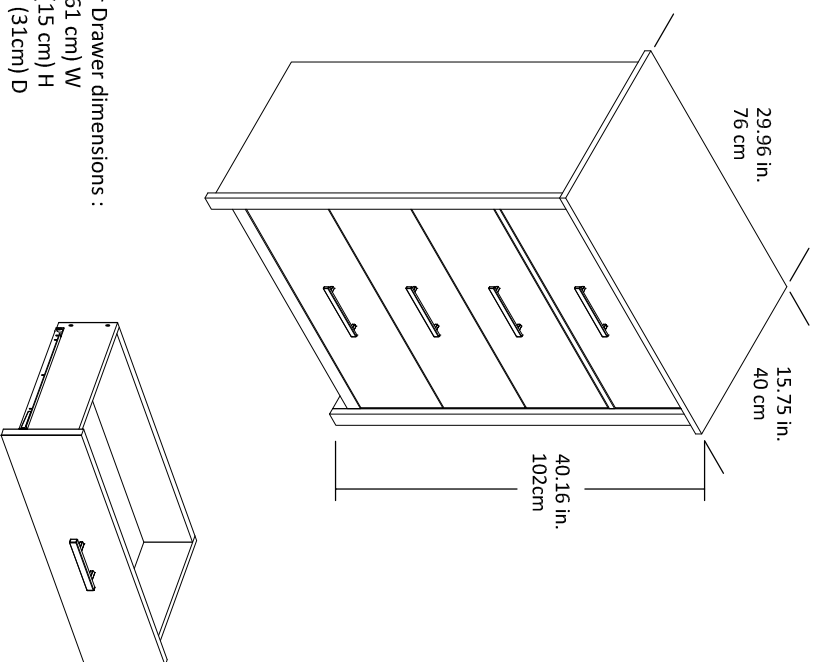

# Riverside 4 Drawer Dresser

6787222COM

6787306COM

6787335COM

## Interior Drawer dimensions :

24 in. (61 cm) W

5.8 in. (15 cm) H

12.2 in. (31cm) D

Wood Breakdown : PB : 97%, MDF : 3%

Total storage : 0.99 cubic feet

## Overall Product Size :

29.96" W x 15.75" D x 40.16" H

76cm W x 40cm D x 102cm H

## Maximum Weight Capacities

Unit Weight : 73.85 lbs. (33.5kg)