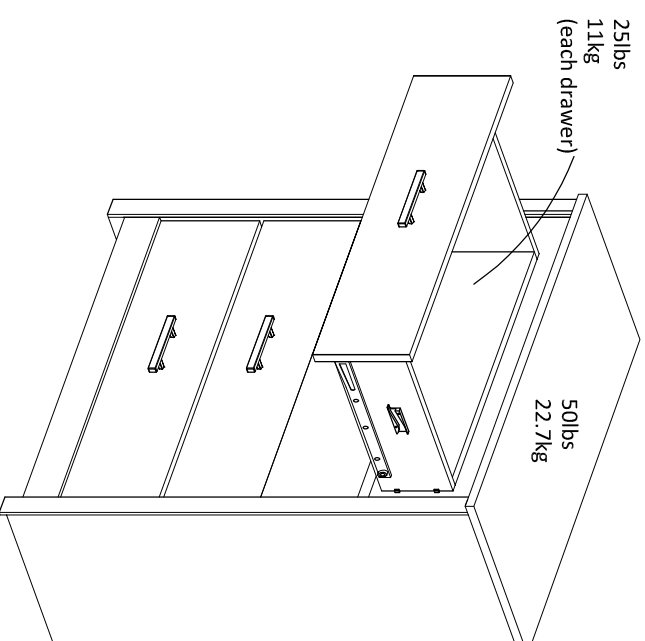

## Interior Drawer dimensions :

24 in. (61 cm) W

5.8 in. (15 cm) H

12.2 in. (31cm) D

Wood Breakdown : PB : 97%, MDF : 3%

Total storage : 0.99 cubic feet

## Overall Product Size :

29.96" W x 15.75" D x 40.16" H

76cm W x 40cm D x 102cm H

## Maximum Weight Capacities

Unit Weight : 73.85 lbs. (33.5kg)